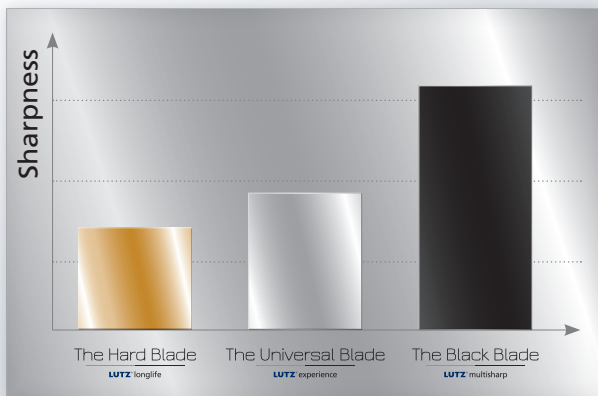

The Black Blade

LUTZ[®] multisharp

Black means multisharp.

Additional sharpness thanks to special ground blade finish.

www.the-black-blade.com

When additional sharpness is essential.

The Black Blade – LUTZ[®] multisharp combines the perfect characteristics to simplify your working day: the sophisticated combination of special blade steel and the optimised ground geometry create an accurate cutting tool designed specifically to provide **additional sharpness – to improve cutting, for your benefit.**