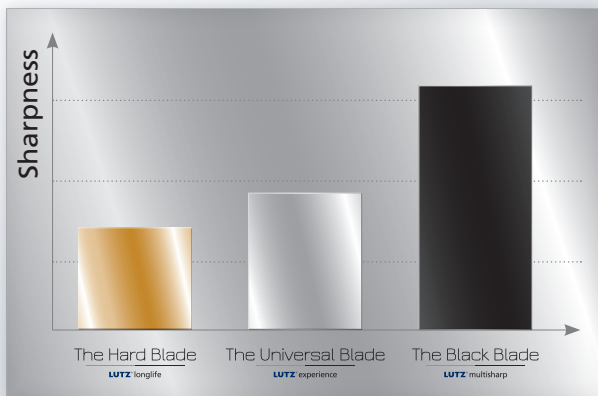

The Black Blade

LUTZ[®] multisharp

Black means multisharp.

Additional sharpness thanks to special ground blade finish.

www.the-black-blade.com

When additional sharpness is essential.

The Black Blade – LUTZ multisharp[®] combines the perfect characteristics to simplify your working day: the sophisticated combination of special blade steel and the optimised ground geometry create an accurate cutting tool designed specifically to provide **additional sharpness** – to improve cutting, for your benefit.